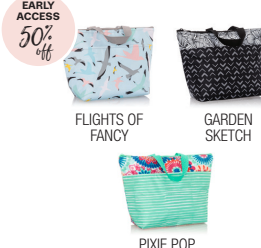

Thermal Tote (3000)
$18 | MKT $10⁸⁰ | AMP **$7²⁰**
Our #1 personal lunch tote for
work and school!