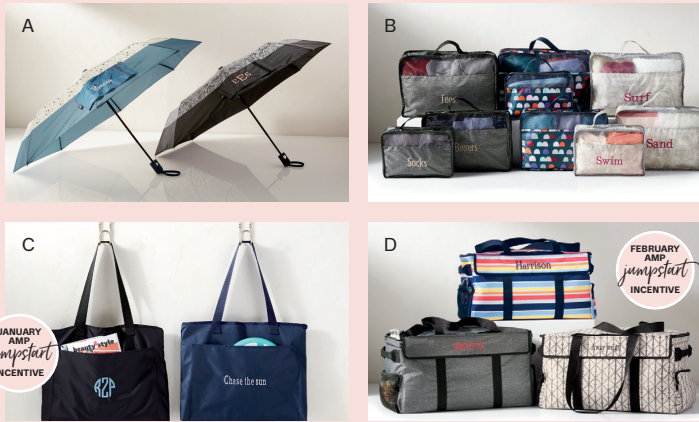

IE

Spring insider Exclusives

Only for Thirty-One
Insiders (party hostesses)
and $1,000 AMP earners!

A. New Insider Exclusive!
Thirty-Onebrella® (9638)
$15 ($40 value)
TERRAZZO, GARDEN SKETCH

B. Pack & Zip Travel Trio
(9421) **$25** ($60 value)
CHARCOAL CROSSHATCH, GUMDROP
SPOTS, DESERT DASH

C. New Insider Exclusive!
Fold N' Fun Mat (9050)
$30 ($72 value)
CHARCOAL CROSSHATCH (Interior),
VISTA STRIPE (Interior)

D. New Insider Exclusive!
Large Utility Cargo Thermal
(9686) **$40** ($110 value)
CHARCOAL CROSSHATCH, VISTA STRIPE,
MOROCCAN TILE

Top 10 tried & true faves

Update your all-time faves in NEW must-have prints and colors!

Around Town® Tote (8309)
$78 | MKT $46⁸⁰ | AMP **$31²⁰**
Our #1 work-to-weekend bag!