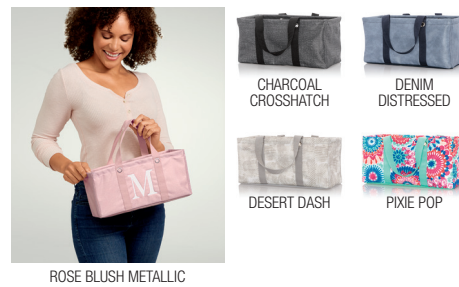

## Top 10 NEW spring arrivals

Our latest styles are here. Get 'em while they're hot!

Round Utility Tote (9732)  
\$35 | MKT \$21 | AMP \$14

Our trendy new half-moon shaped tote is way ahead of the curve!

Tiny Utility Tote (9696)  
\$22 | MKT \$13<sup>20</sup> | AMP \$8<sup>80</sup>

The miniature version of our #1 bestseller!

Keep It Cool Thermal Backpack (9598)  
\$98 | MKT \$58<sup>80</sup> | AMP \$39<sup>20</sup>

Why pack your lunch when you can backpack it, hands-free style?

Half Moon Crossbody (9618)  
\$48 | MKT \$28<sup>80</sup> | AMP \$19<sup>20</sup>

The round bag trend comes full circle with this must-have style!